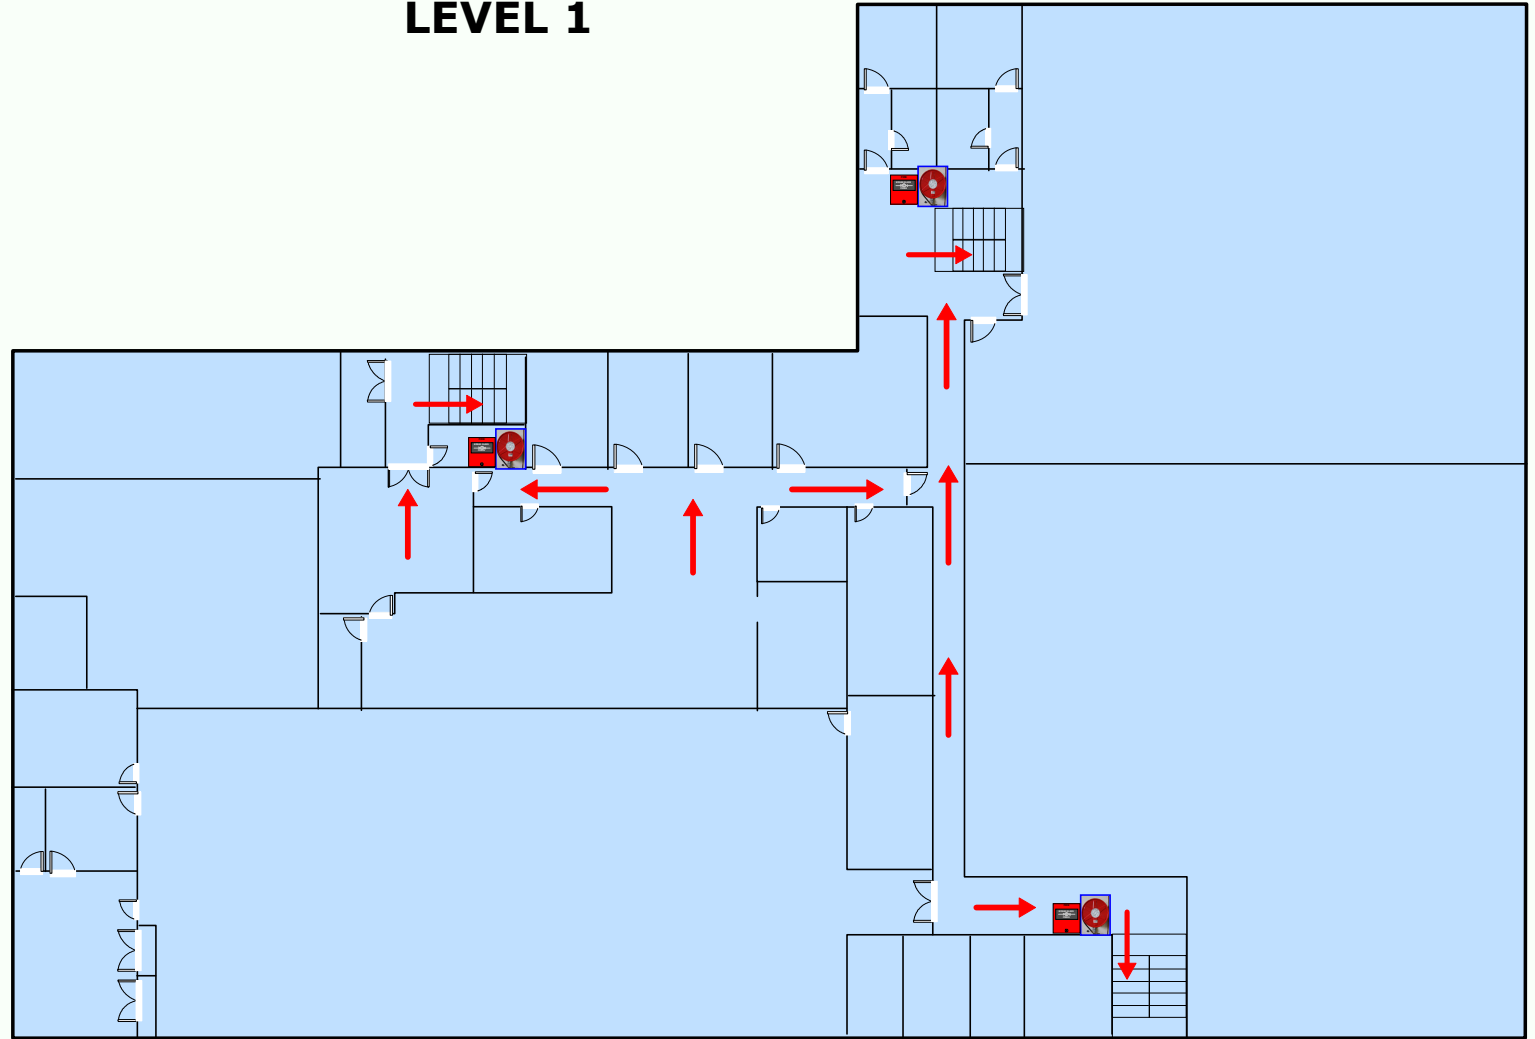

YEERONGPILLY CORPORATE PARK EMERGENCY EVACUATION FIRE PLAN LEVEL 1

LEGEND

-  STAIRS
-  EXIT ROUTE
-  FIRE HOSE REEL
-  MANUAL CALL POINT
-  ASSEMBLY AREA

STATION STREET

Alert Alarm

Beep Beep

On the sounding of the Alert alarm
check for signs of fire and smoke
Evacuate if necessary

Evacuation Alarm

Whoop Whoop

On the sounding of the Evacuation alarm,
evacuate via the nearest fire exit immediately
and proceed to your assembly area