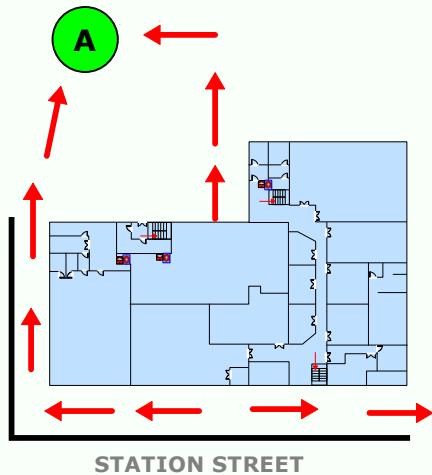

YEERONGPILLY CORPORATE PARK EMERGENCY EVACUATION FIRE PLAN LEVEL 1

LEGEND

-  STAIRS
-  EXIT ROUTE
-  FIRE HOSE REEL
-  MANUAL CALL POINT
-  ASSEMBLY AREA

STATION STREET

Alert Alarm

Beep Beep

On the sounding of the Alert alarm
check for signs of fire and smoke
Evacuate if necessary

Evacuation Alarm

Whoop Whoop

On the sounding of the Evacuation alarm,
evacuate via the nearest fire exit immediately
and proceed to your assembly area